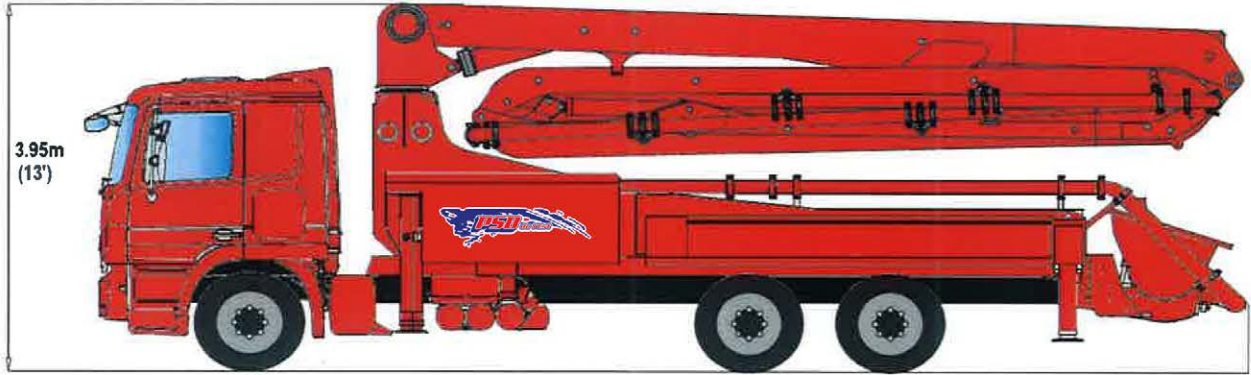

# 32 METER R-FOLD

10.5m (34'5")

## 32 METER - OVERALL HEIGHT AND LENGTH