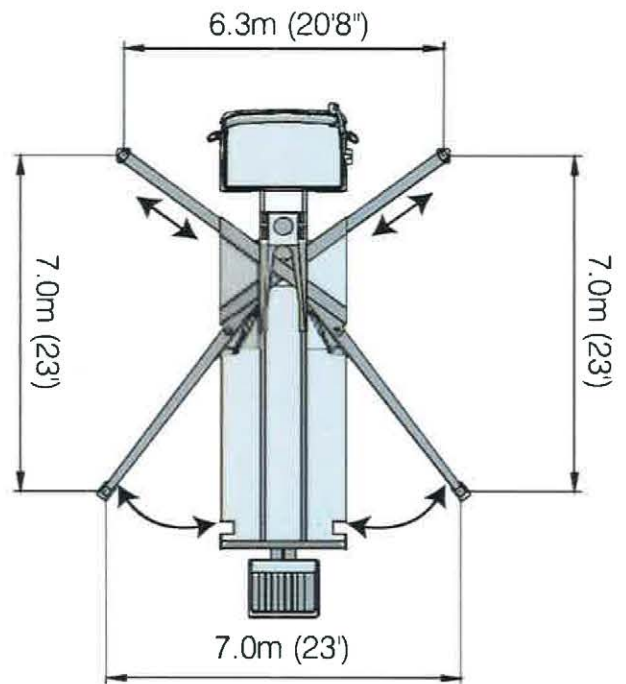

## 32 METER - OVERALL HEIGHT AND LENGTH

# 38 METER R-FOLD

**38 METER - OVERALL HEIGHT AND LENGTH**

**38 METER BOOM REACH**

**38 METER OUTRIGGER SPECS**

## 48 METER - OVERALL HEIGHT AND LENGTH

## 48 METER OUTRIGGER SPECS