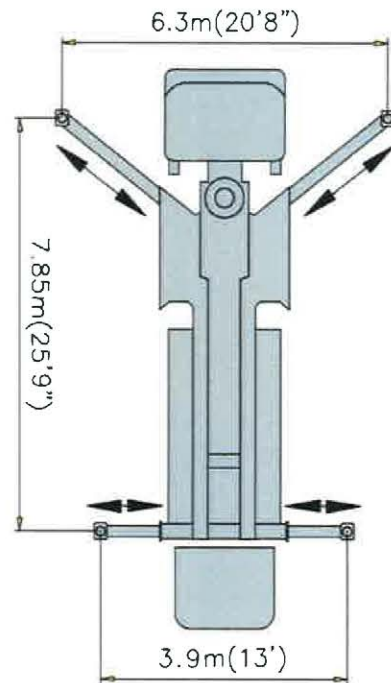

32 METER OUTRIGGER SPECS