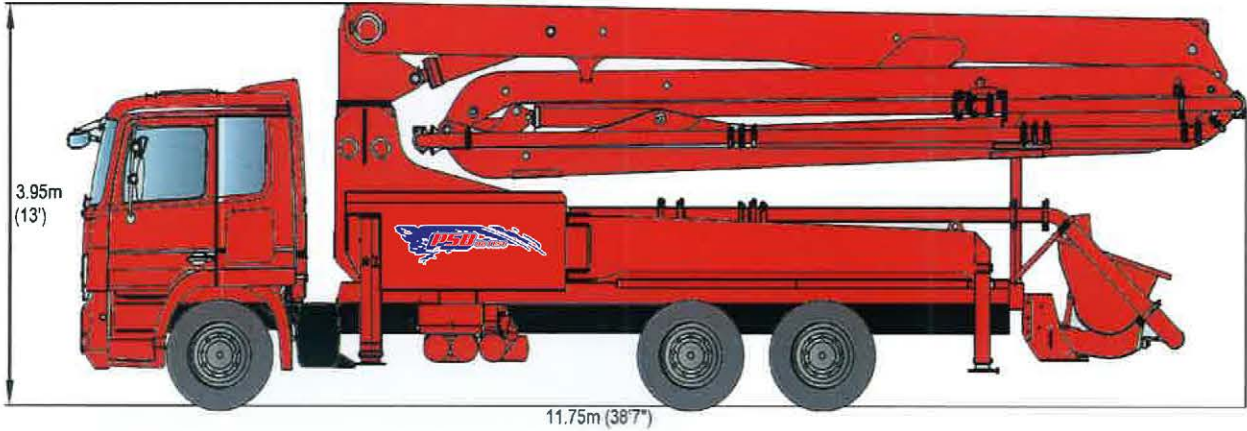

38 METER R-FOLD

38 METER - OVERALL HEIGHT AND LENGTH