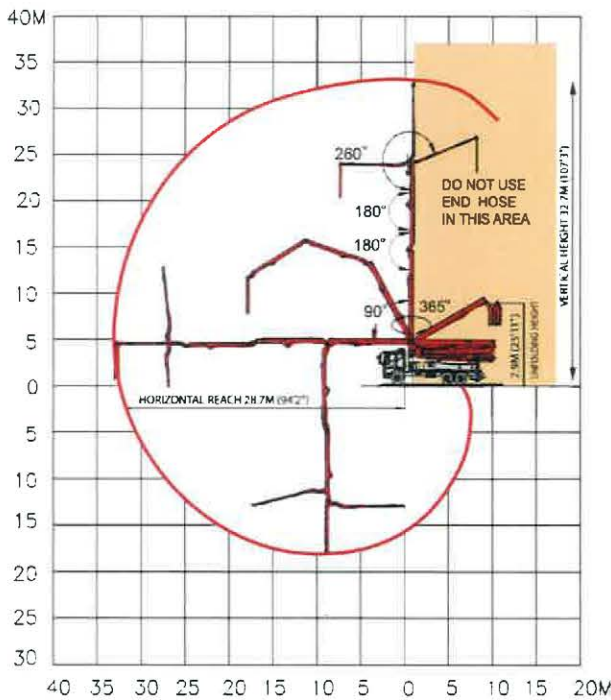

## 32 METER - OVERALL HEIGHT AND LENGTH

## 32 METER BOOM REACH

# 38 METER R-FOLD

**38 METER - OVERALL HEIGHT AND LENGTH**

**38 METER BOOM REACH**

**38 METER OUTRIGGER SPECS**

## 48 METER - OVERALL HEIGHT AND LENGTH