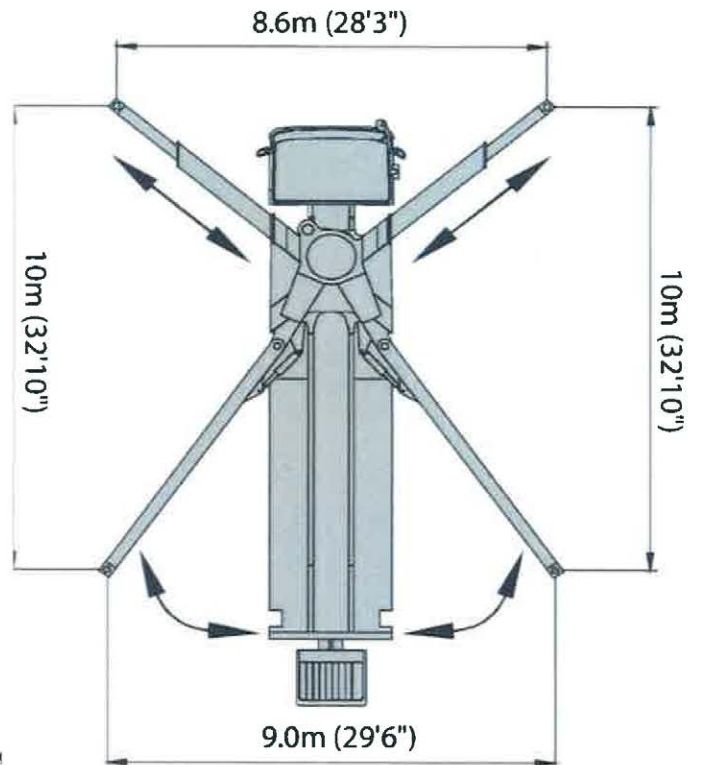

# 38 METER R-FOLD

**38 METER - OVERALL HEIGHT AND LENGTH**

**38 METER BOOM REACH**

**38 METER OUTRIGGER SPECS**

# 48 METER RZ-FOLD

## 48 METER - OVERALL HEIGHT AND LENGTH

## 48 METER OUTRIGGER SPECS