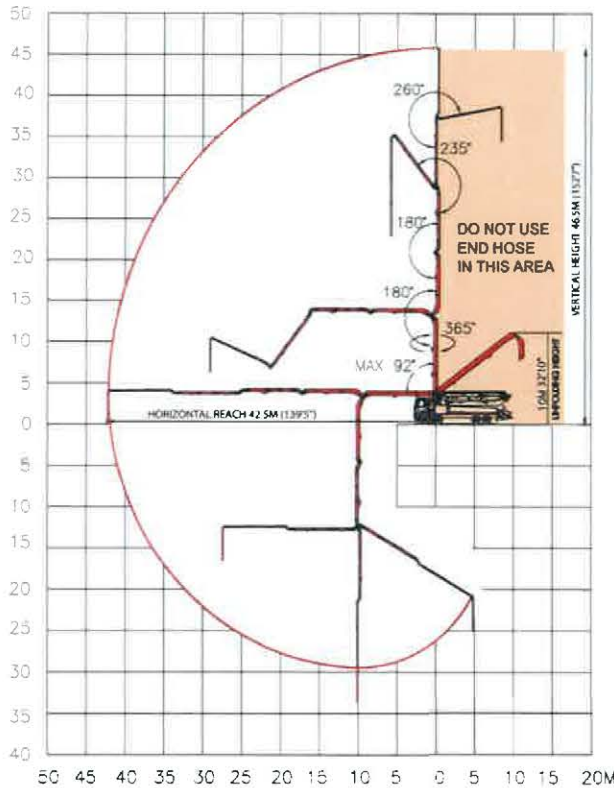

# 38 METER R-FOLD

**38 METER - OVERALL HEIGHT AND LENGTH**

**38 METER BOOM REACH**

**38 METER OUTRIGGER SPECS**

# 48 METER RZ-FOLD

## 48 METER - OVERALL HEIGHT AND LENGTH

## 48 METER OUTRIGGER SPECS