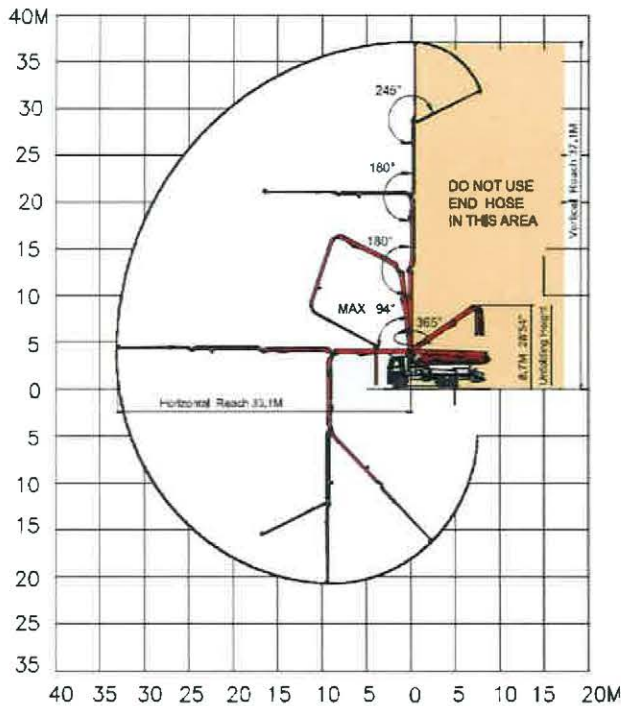

## 32 METER BOOM REACH

# 38 METER R-FOLD

**38 METER - OVERALL HEIGHT AND LENGTH**

**38 METER BOOM REACH**

**38 METER OUTRIGGER SPECS**

## 48 METER - OVERALL HEIGHT AND LENGTH

## 48 METER OUTRIGGER SPECS