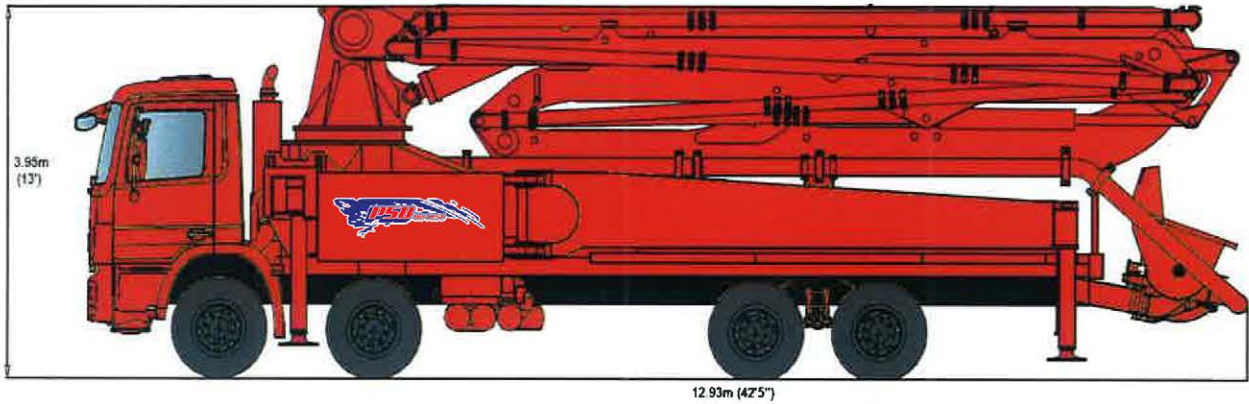

48 METER RZ-FOLD

48 METER - OVERALL HEIGHT AND LENGTH